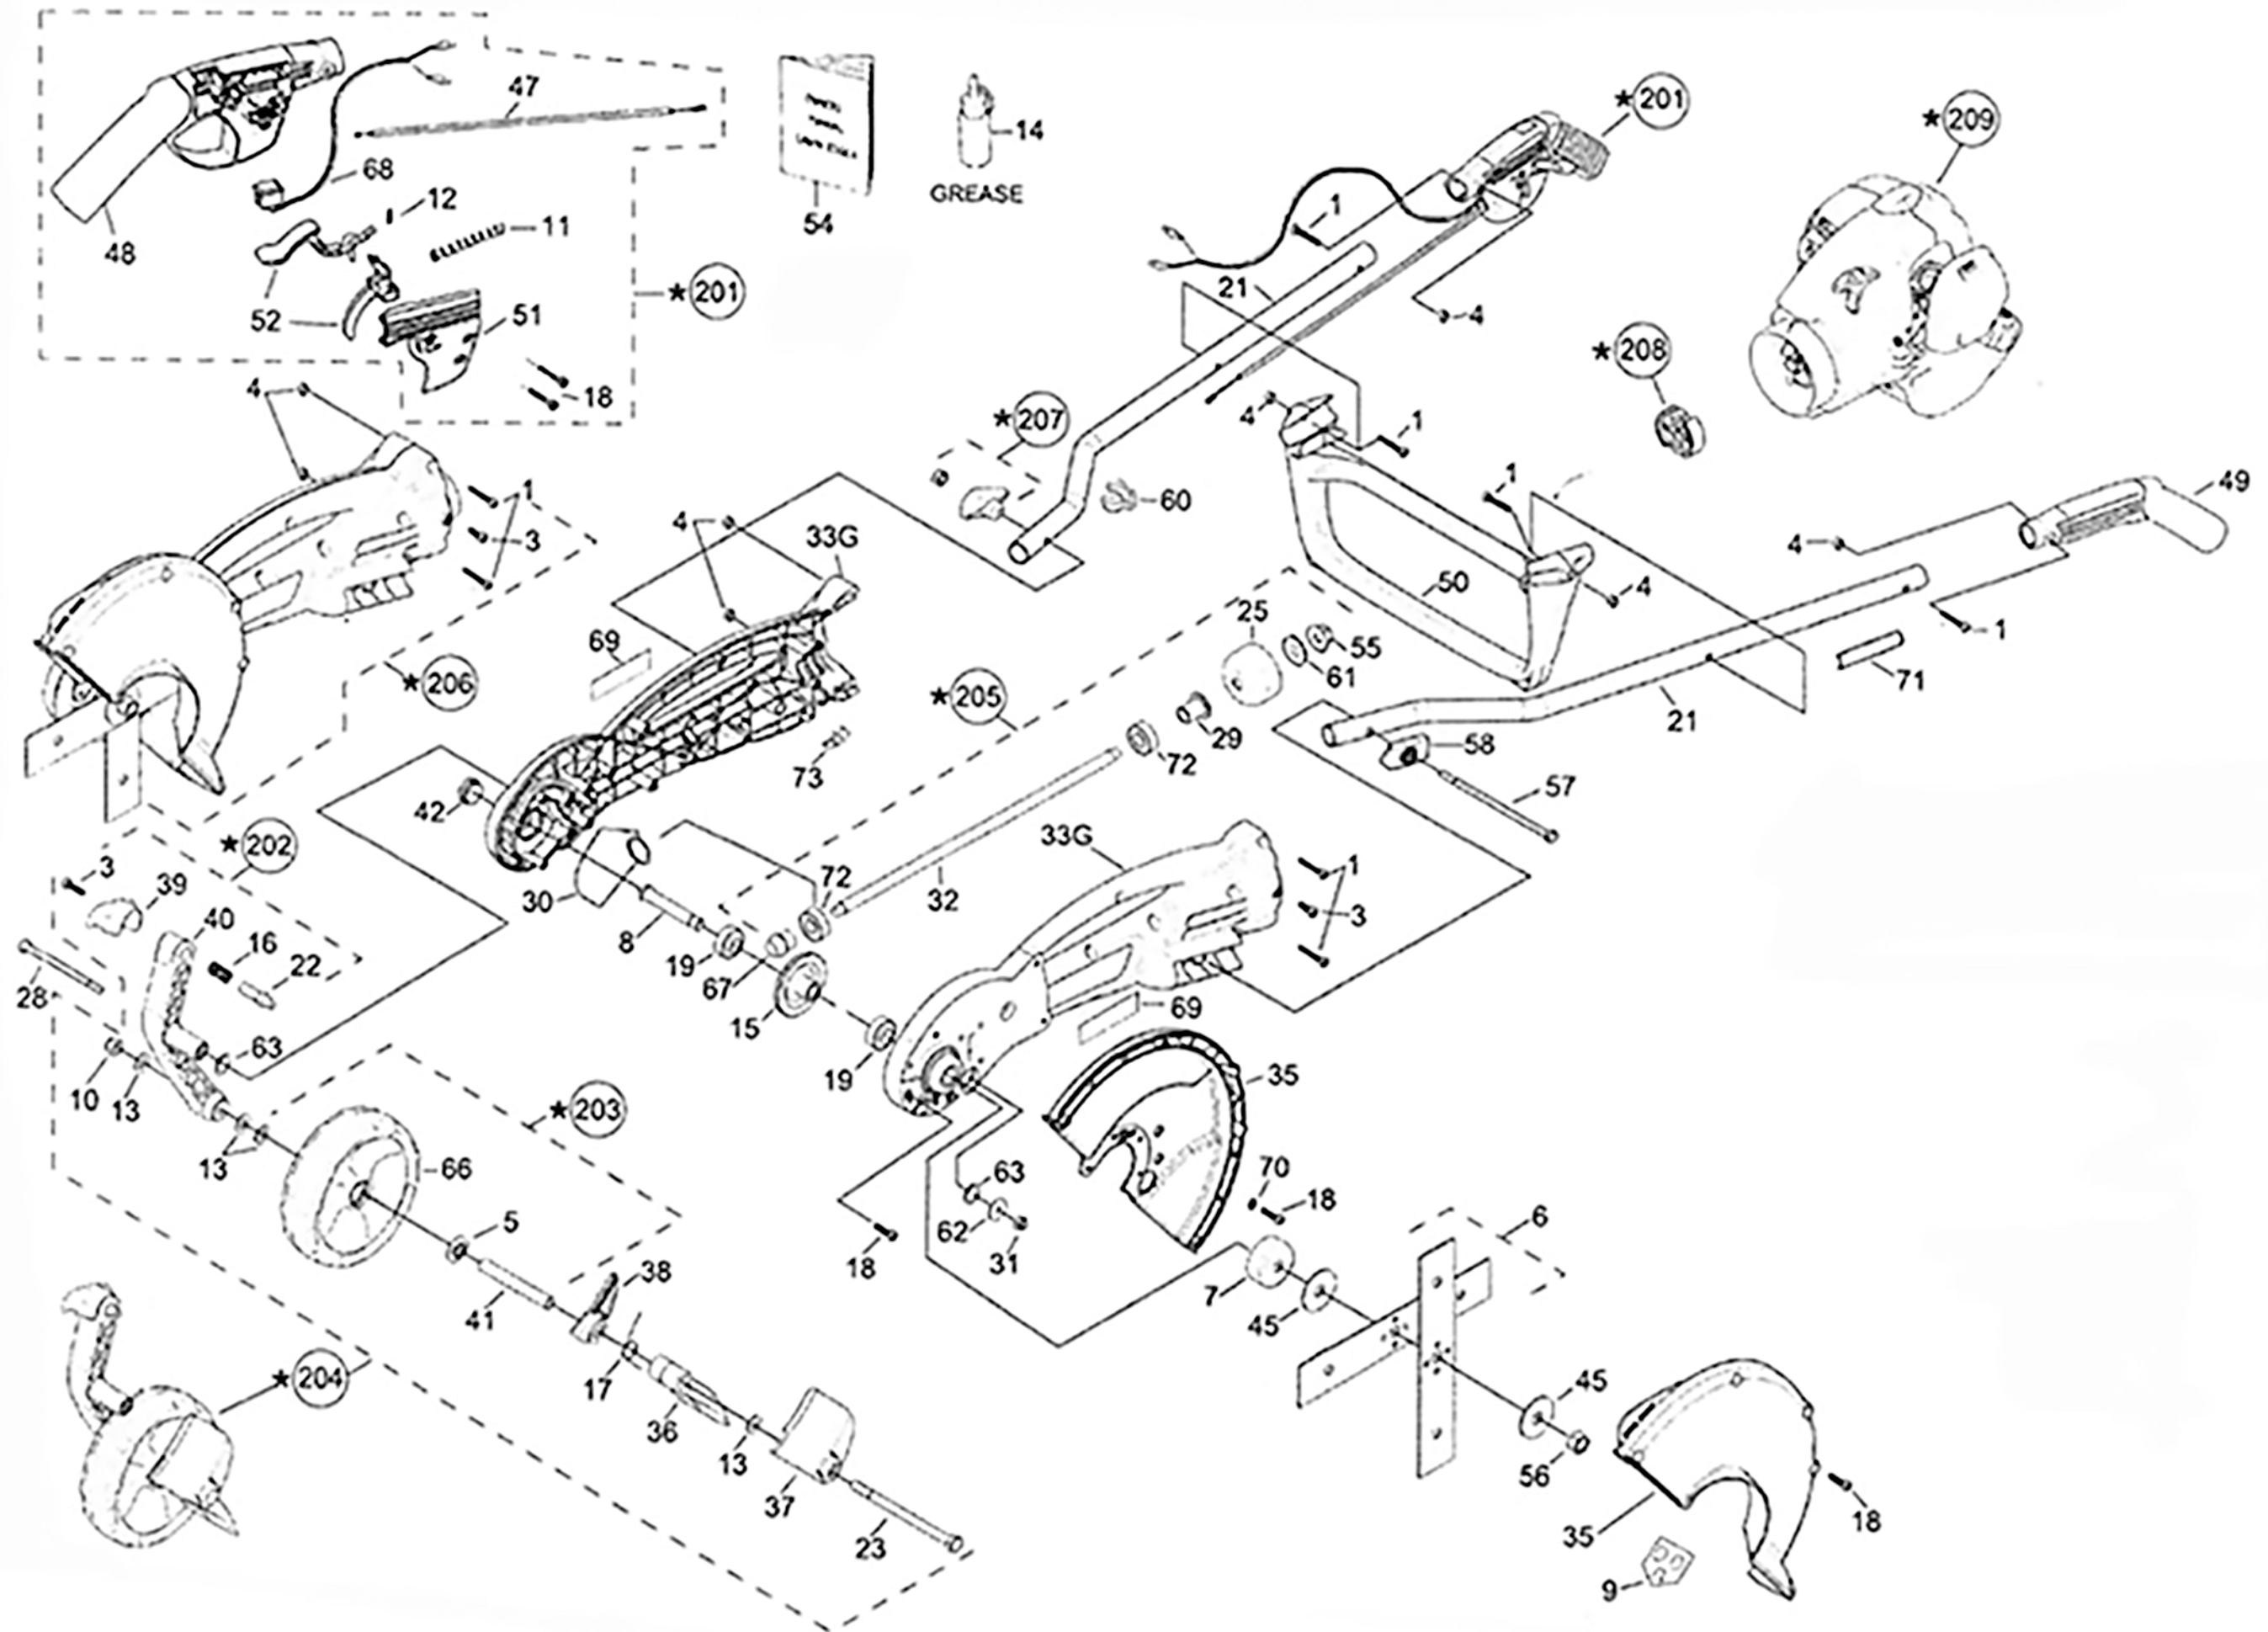

ATOM MODEL: 430 EDGER with 26cc SCF engine

Part no: 20430

18/05/2022

ATOM MODEL: 430 EDGER with Atom 26cc single crank engine

PART NO: 20430

Key	Part No	Substitute Part No	Description	Key	Part No	Substitute Part No	Description
1	40650		SCREW M5 x 36 TORX25	37	62930WP		DEFLECT DEB LIMIT BODY GREY
3	40651		SCREW M6 x 16 TORX25	38	62931WP		DEFLECT DEB LIMIT CAP GREY
4	40652		NUT NYLOC M5	39	62932WP		HEIGHT ADJ HANDLE GREY
5	42111		SEAL 27.2x12.6 WHEEL	40	63811AWP		ASSY ARM GREY V1
6	43105		BLADE SET 10.2/3 (271mm)	41	62934		TUBE WHEEL 94mm EDGER
7	43112		DRUM BLADE	42	62936WN		DUST CAP EDGER
8	43114	65351A	BLADE SHAFT ASSY MK3	45	62983		WASHER BLADES 54x12.2x2
9	64378		LABEL WARN BLADE COVER	47	63002		CABLE THROTTLE 910+62
10	43172		NUT NYLOC 3/8 UNC w/axle ZP	48	63471WP		HANDLE RH DOMESTIC
11	43198		SPRING TRIGGER COMPRESS	49	63472WP		HANDLE LH DOMESTIC
12	43199		SMALL SPRING INTERLOCK	50	63020WE		HANDLE CROSS BRACE
13	43218		WASHER 3/8 20x1.8x26	51	63021WP		COVER RH HANDLE GREY
14	43227		GREASE & DISPENSER	52	63883S		SET TRIGGER & INTERLOCK
15	43245		GEAR CROWN EDGER/BUSH	54	21775		MANUAL ALL MODELS
16	43452		SPRING HT.ADJ. ARM COMPR	55	43163		NUT FLANGE 3/8 UNC Y ZP
17	43719		SPRING DEFLECTOR DEBRIS	56	63033		NUT RECESSED RH M12 x 1.75
18	43790		SCREW M5.5x22 TORX25	57	63049		BOLT HEX 6.5 x 1/4 BSW
19	43860		BEARING 32 x 10 x 12 + 4mm	58	63187BN		CAPTIVE PLATE 1/4 HEX BOLT
21	44060		HANDLE TUBE	60	63217BN		CLIP - HANDLE CABLE & WIRE
22	62723		PIN ADJ M6x1.0 THREAD	61	63277		WASHER CL DRUM 12x27x1
23	44304		BOLT WH AXLE BSW 3/8x5.5	62	63327		WASHER 26x1.6x6.6
25	44318		DRUM CLUTCH CUP 54mm	63	63348		O-RING 18 x 4mm
28	62843		BOLT HEX 3.5 x 1/4 BSW	66	64967BP		EDGER WHEEL DOM
29	64119		HUB SINTERED 11.5mm	67	43176		GEAR PINION 25.5mm
30	62917		SEAL EDGER GEAR	68	63400		ROCKER SWITCH WITH WIRE
31	62919		NUT NYLOC 1/4 UNC	69	63407		LABEL ATOM LAWN EDGER
32	62925		SHAFT DRIVE MAIN 400mm	70	63457		WASHER 6.4x12.5x1.5 ZP
33	63911GN	64971ARN	ASSY DLX RED ST1	71	63466	64378	LABEL WARN BLADE COVER
35	63808WE		SET COV BLADE OUTER/INNER	72	63474		BEARING 32 x 10 x 12
36	62929RN		DEFLECTOR DEBRIS RED	73	63533WE		HOOK EDGER CABLE BODY